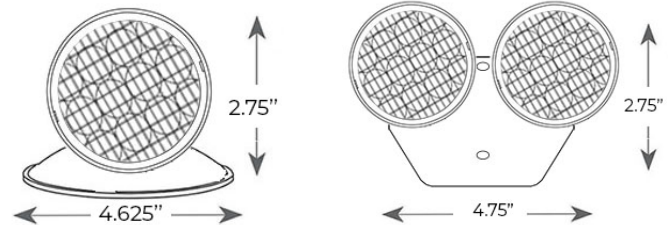

PROJECT

NOTES

DIMENSIONS

ORDERING GUIDE

VA-ERH

HEADS

[L1] Single

[L2] Double