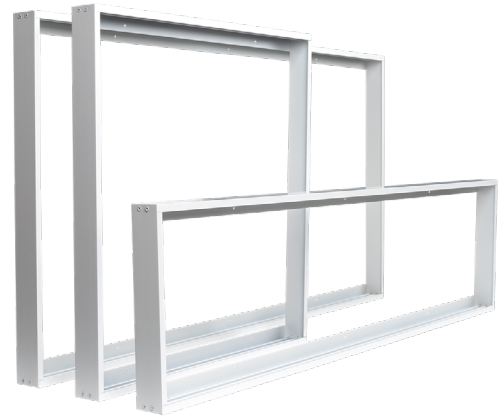

### SURFACE MOUNT KIT

The SMK Series features a low profile design for any hard ceiling application, coming in at only 2' tall. Ideal for retail, office, industrial, and residential applications.

- Available in 1'X4', 2'X2', and 2'X4' configurations
- Designed for quick assembly and install
- Universal sizing and compatible with all Valriya panels

### TECHNICAL DETAILS

SIZING	1'X4', 2'X2', 2'X4'
MOUNTING	Surface
MATERIAL	Aluminum