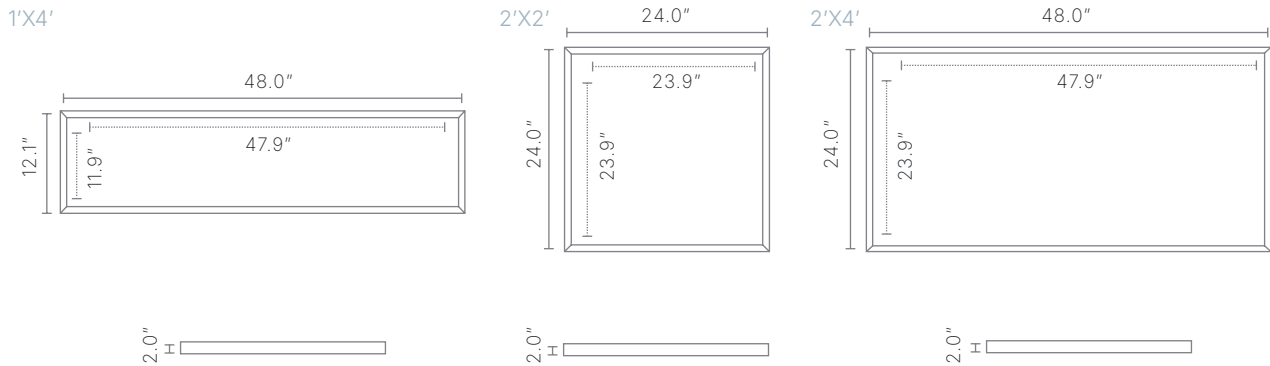

### SURFACE MOUNT KIT

The SMK Series features a low profile design for any hard ceiling application, coming in at only 2' tall. Ideal for retail, office, industrial, and residential applications.

- Available in 1'X4', 2'X2', and 2'X4' configurations
- Designed for quick assembly and install
- Universal sizing and compatible with all Valriya panels

### TECHNICAL DETAILS

SIZING	1'X4', 2'X2', 2'X4'
MOUNTING	Surface
MATERIAL	Aluminum

### DIMENSIONS

### ORDERING GUIDE

VA-SMK	—	<input type="text"/>
		<b>SIZE</b>
		[14] 1'X4'
		[22] 2'X2'
		[24] 2'X4'

Example: VA-SMK-22