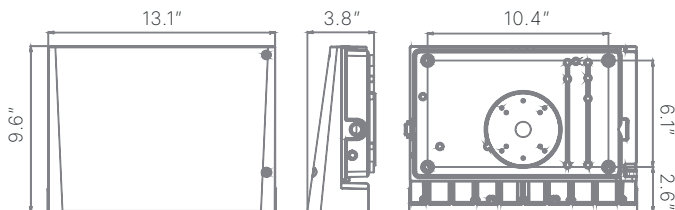

### DIMENSIONS

SMALL - 38W, 65W

LARGE - 100W