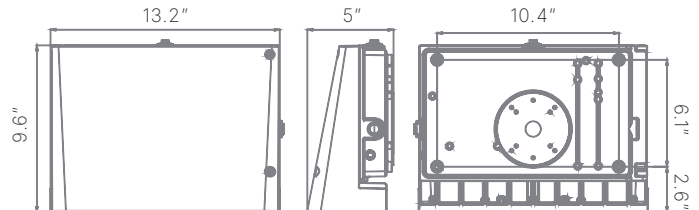

### DIMENSIONS

SMALL - 38W, 65W

LARGE - 100W