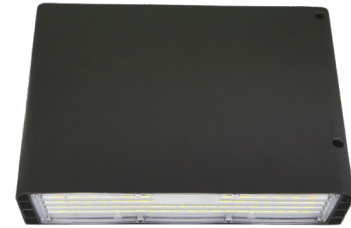

# VALRIYA

SPEC GRADE COMMERCIAL LED LIGHTING

## WPE SERIES ADJUSTABLE WALL PACK

The WPE Series is an adjustable wall pack ideal for security, perimeter, building entry, and walkway applications. Featuring a uniform light distribution and an excellent lumen maintenance rate. Options include built in photocell and emergency battery backup.

- Included Photocell
- Die-Cast aluminum shell with a dark bronze finish
- 4 wattage and 3 CCT adjustable
- UL, TAA

CLIENT
PROJECT
NOTES

### TECHNICAL DETAILS

POWER	38W, 65W, 100W
COLOR TEMPERATURE	3000K / 4000K / 5000K
CRI	70+ CRI
VOLTAGE	120-277VAC, 347-480VAC
EFFICIENCY	Up to 158lm/w
DIMMING	1-10V
LUMENS	Up to 14,950lm
HOUSING	Die-Cast Aluminum
OPERATING TEMPERATURE	-40°F to 104°F
WARRANTY	5 Years
FINISH	Dark Bronze
LOCATION	Wet
CERTIFICATIONS	UL, TAA