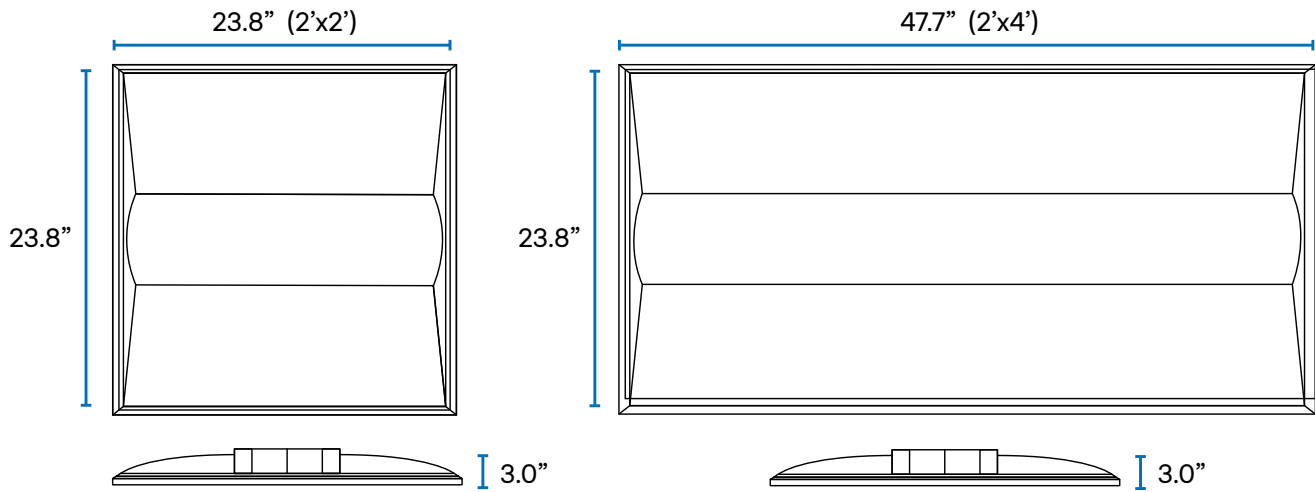

Ordering Guide

Example: VA-TTR-24

VA-TTR-XX

VA - TTR -				
VALRIYA	FAMILY	SIZE	POWER	CCT
VA	TTR	XX		
	TUNABLE	22 = 2'X2'	20W / 25W / 30W / 35W	3000K / 3500K / 4000K / 5000K
	TROFFER	24 = 2'X4'	35W / 40W / 45W / 50W	3000K / 3500K / 4000K / 5000K

TTR Series

0.1 Dimensions

0.2 Technical Overview

CATEGORY	SPECIFICATION	DETAILS	
General Performance	Size	2'x2'	2'x4'
	Nominal Power (Adjustable)	20W / 25W / 30W / 35W	35W / 40W / 45W / 50W
	Nominal Lumens Delivered	2,500-4,375lm	4,375-6,250lm
	Efficiency (lm/w)	125lm/w	
	Color Temperature (CCT Adjustable)	3000K / 3500K / 4000K / 5000K	
	Dimming	Standard 0-10V Dimming	
	Input Voltage	120-277V 50/60Hz	
	CRI	80+	
	Lumen Maintenance (L70)	50,000+ Hours	
	Physical	Dimensions (Inches)	See Above
Weight		5.0lbs	8.6lbs
Housing		Performance Plastic	
Diffuser / Lens		PC	
Mounting		Recessed	
Operating Temperature		14°F to 104°F	
Certifications		Safety Certification	UL
	DLC Listed*	V4.4, Premium	V4.4, Premium
	Warranty	5 Year	

*1 Non DLC products can be listed upon request

TTR Series

0.3 Photometric Data (2'x4', 50W, 4000K)

CANDLE POWER

ANGLE	C0	C45	C90
5	1989	1986	1984
10	1935	1937	1940
20	1834	1861	1887
30	1645	1715	1786
40	1428	1528	1627
50	1126	1279	1432
60	809	1028	1247
70	479	737	995
80	161	346	531
90	9	14	18