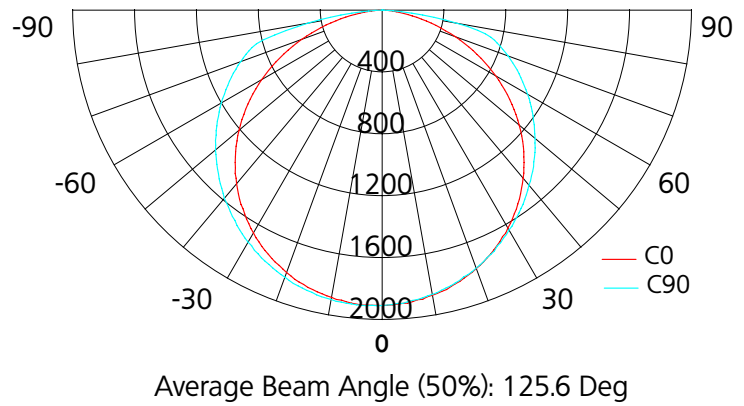

TTR Series

0.1 Dimensions

0.2 Technical Overview

CATEGORY	SPECIFICATION	DETAILS	
General Performance	Size	2'x2'	2'x4'
	Nominal Power (Adjustable)	20W / 25W / 30W / 35W	35W / 40W / 45W / 50W
	Nominal Lumens Delivered	2,500-4,375lm	4,375-6,250lm
	Efficiency (lm/w)	125lm/w	
	Color Temperature (CCT Adjustable)	3000K / 3500K / 4000K / 5000K	
	Dimming	Standard 0-10V Dimming	
	Input Voltage	120-277V 50/60Hz	
	CRI	80+	
	Lumen Maintenance (L70)	50,000+ Hours	
	Physical	Dimensions (Inches)	See Above
Weight		5.0lbs	8.6lbs
Housing		Performance Plastic	
Diffuser / Lens		PC	
Mounting		Recessed	
Operating Temperature		14°F to 104°F	
Certifications		Safety Certification	UL
	DLC Listed*	V4.4, Premium	V4.4, Premium
	Warranty	5 Year	

*1 Non DLC products can be listed upon request

TTR Series

0.3 Photometric Data (2'x4', 50W, 4000K)

CANDLE POWER

ANGLE	C0	C45	C90
5	1989	1986	1984
10	1935	1937	1940
20	1834	1861	1887
30	1645	1715	1786
40	1428	1528	1627
50	1126	1279	1432
60	809	1028	1247
70	479	737	995
80	161	346	531
90	9	14	18

CANDELA PLOT

ZONAL LUMEN SUMMARY

ZONE	LUMENS	% FIXTURE	LAMP
0-30	1,548	25.0	25.0
0-40	2,554	41.3	41.3
0-60	4,649	75.1	75.1
0-90	6,190	100.0	100.0
0-180	6,190	100.0	100.0

COEFFICIENT OF UTILIZATION (PFC - 20%)