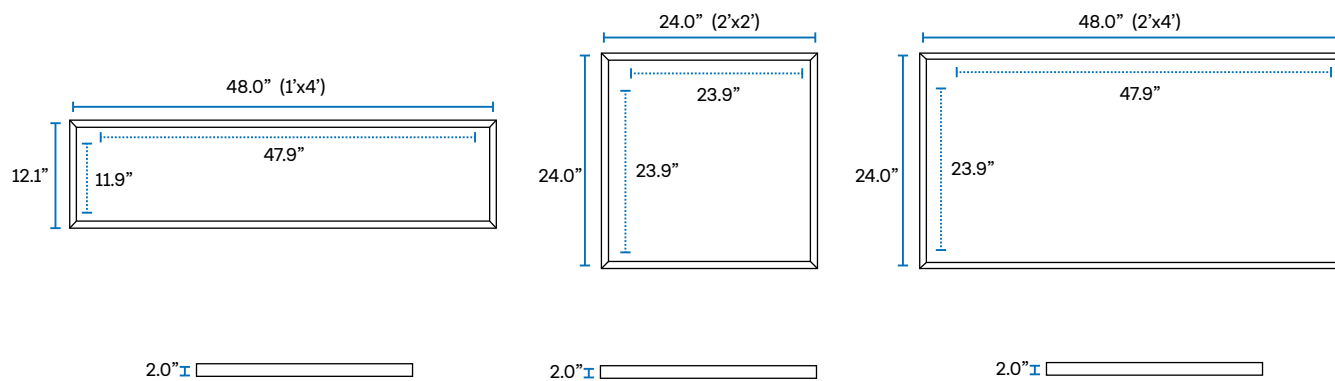

CLIENT _____

PROJECT _____

NOTES _____

SMK Series

Surface Mount Kit

Highlights

- Low profile design for any hard ceiling application – only 2” tall
- Available in 1’x4’, 2’x2’ and 2’x4’ configurations
- Ideal for retail, office, industrial and residential applications
- Designed for quick assembly and install
- Universal sizing and compatible with all Valriya panels

Ordering Guide

Example: VA-SMK-24

VA-SMK-XX

VA	-	SMK	-	
VALRIYA		FAMILY		SIZE
VA		SMK		XX
		Surface Mount Kit		14 = 1’X4’
				22 = 2’X2’
				24 = 2’X4’

SMK Series

Surface Mount Kit

0.1 Dimensions

0.2 Technical Overview

CATEGORY	SPECIFICATION	DETAILS		
Physical	Size	1'x4'	2'x2'	2'x4'
	Weight	3.0lbs	3.0lbs	6.0lbs
	Dimensions	See Above		
	Material	Aluminum		
	Mounting	Surface Mount		

0.3 SKU List

SKU	DESCRIPTION	QUICK SHIP
VA-SMK-14	1'X4' Surface Mount Kit	Yes
VA-SMK-22	2'X2' Surface Mount Kit	Yes
VA-SMK-24	2'X4' Surface Mount Kit	Yes