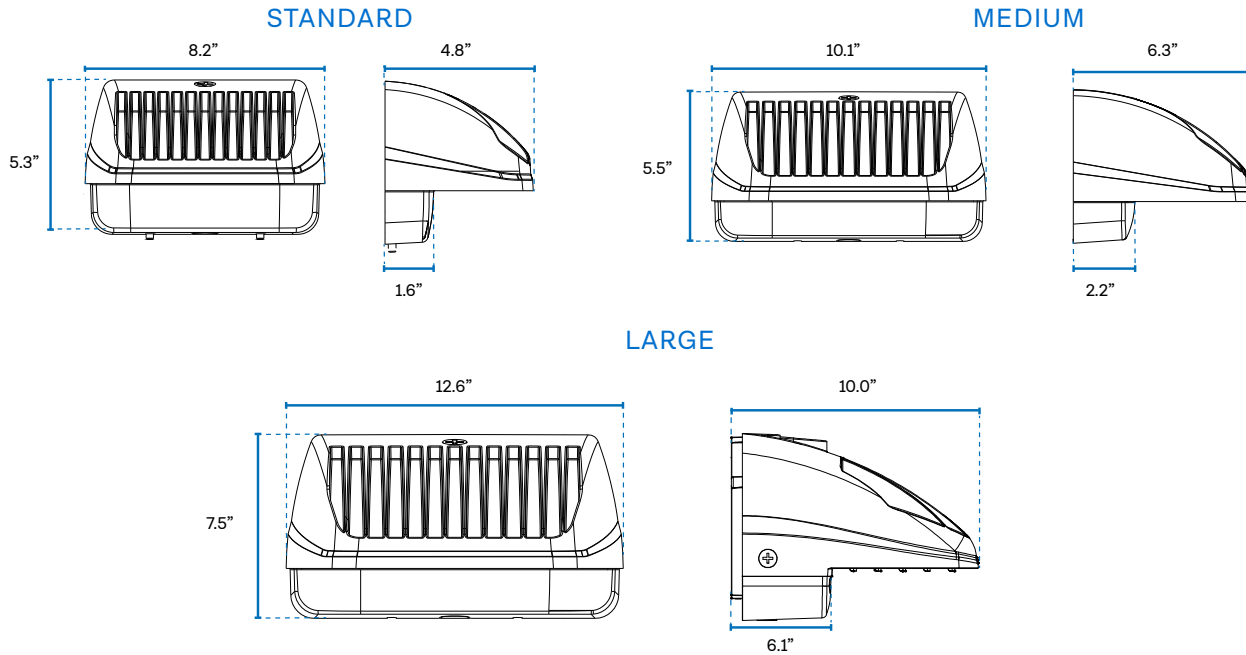

Ordering Guide

Example: VA-WPB-42-30

VA-WPB-XX-XX

VA	-	WPB	-	-
VALRIYA		FAMILY		POWER
VA		WPB Architectural Wall Pack		XX 15 = 15W 24 = 24W 30 = 30W 42 = 42W 60 = 60W 80 = 80W
				CCT
				XX 30 = 3000K 40 = 4000K 50 = 5000K

WPB Series

Architectural Wall Pack

0.1 Dimensions

0.2 Technical Overview

CATEGORY	SPECIFICATION	DETAILS					
General Performance	Size	Small		Medium		Large	
	Nominal Power	15W	24W	30W	42W	60W	80W
	Nominal Lumens Delivered*	1350lm	2640lm	3400lm	4800lm	6900m	9600lm
	Efficiency (lm/w)	90-120+ lm/w					
	Color Temperature (CCT)	3000K, 4000K, 5000K					
	Dimming	Standard 1-10V Dimming					
	Input Voltage	120-277V 50/60Hz					
	CRI	70+					
	Lumen Maintenance (L70)	50,000 Hours+					
Physical	Dimensions	See Above					
	Weight	3.6lbs		5.4lbs		11.7lbs	
	Housing	Die-Cast Aluminum, Dark Bronze Finish					
	Diffuser / Lens	PC					
	Mounting	Surface Mount					
	Operating Temperature	-13°F to 113°F					
Certifications	Safety Certification	UL (Wet Rated)					
	DLC Listed*1	V4.4 Premium					
	Warranty	5 Year					