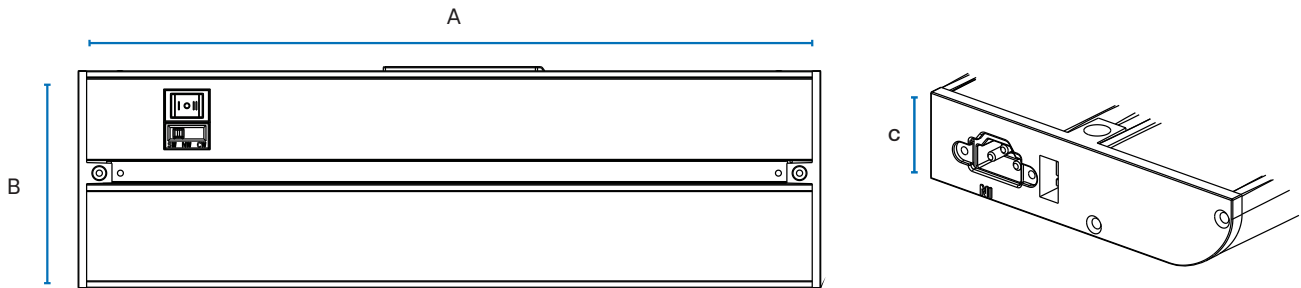

CLIENT _____
PROJECT _____
NOTES _____

UCB Series

Undercabinet

Highlights

- Commercial grade undercabinet fixture that features 90+ CRI LEDs
- Multi-volt compatibility (120V-277V AC). Suitable for any commercial application
- Dimmable with 0-10V controls and hi-lo switch on the fixture
- Features adjustable color temp: 3000K / 3500K / 4000K
- Comes standard with power cord, power and dimming extensions, and romex connector

Ordering Guide

Example: VA-UCB-14-CCT

VA-UCB-XX-CCT

VA	-	UCB	-	-	CCT
VALRIYA		FAMILY		SIZE	CCT
VA		UCB Undercabinet		XX 9 = 9", 5W 14 = 14", 8W 22 = 22", 12W 32 = 32", 16W 40 = 40", 20W	3000K / 3500K / 4000K

UCB Series

Undercabinet

0.1 Dimensions

SIZING (INCHES)

	UCB-9	UCB-14	UCB-22	UCB-32	UCB-40
A	9"	14"	22"	32"	40"
B	4"	4"	4"	4"	4"
C	1"	1"	1"	1"	1"

0.2 Technical Overview

CATEGORY	SPECIFICATION	DETAILS				
General Performance	Size	9"	14"	22"	32"	40"
	Nominal Power	5W	8W	12W	16W	20W
	Input Voltage	120-277V AC 50/60Hz				
	Dimming	Standard 0-10V Dimming				
	Color Temperature (CCT)	3000K / 3500K / 4000K				
	Nominal Lumens - 3000K	300lm	480lm	720lm	960lm	1,200lm
	- 3500K	350lm	560lm	840lm	1,120lm	1,400lm
	- 4000K	325lm	520lm	780lm	1,040lm	1,300lm
	Efficiency (lm/w)	3000K - 60lm/w, 3500K - 70lm/w, 4000K - 65lm/w				
	CRI	90+				
	Lumen Maintenance (L70)	50,000 Hours+				
	Beam Angle	120°				
	Linkable Wattage	500W				
	Physical	Dimensions (Inches)	See Above			
Housing		Aluminum				
Mounting		Surface Mounted				
Operating Temperature		-4°F to 113°F				
Certifications	Safety Certification	ETL				
	DLC Listed	N/A				
	Warranty	5 Year				