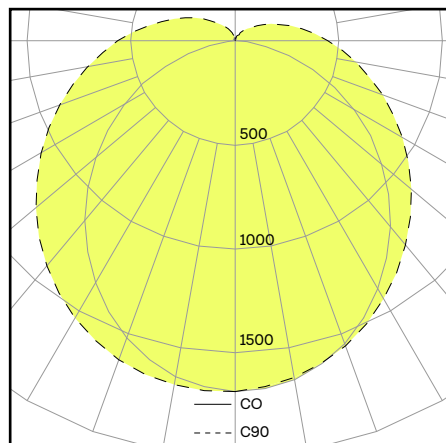

SLT Series

Adjustable Strip Light

0.1 Dimensions

0.2 Technical Overview

CATEGORY	SPECIFICATION	DETAILS	
General Performance	Length	4ft	8ft
	Nominal Power	34W / 38W / 45W	65W / 75W / 90W
	Nominal Lumens Delivered	4800lm / 5200lm / 5900lm	9,200lm / 10,300lm / 11,800lm
	Efficiency (lm/w)	130lm	
	Color Temperature (CCT)	3500K / 4000K / 5000K	
	Dimming	Standard 0-10V Dimming	
	Input Voltage	120-277V 50/60 Hz	
	CRI	80+	
	Lumen Maintenance (L70)	50,000 Hours+	
Physical	Dimensions (Inches)	See Above	
	Weight	4.5lbs	9.0lbs
	Housing	Steel	
	Diffuser / Lens	PC	
	Mounting	Surface Mount / Suspension	
	Operating Temperature	-4°F to 122°F	
Certifications	Safety Certification	UL, Damp Location	
	DLC Listed*	V4.4, Premium	
	Warranty	5 Year	

CSK

Wire Guard

Joining Bracket

SLT Series

Adjustable Strip Light

0.5 Photometric Data (4ft, 45W, 3500K)

CANDLE POWER

ANGLE	C0	C45	C90
10	1655	1647	1646
20	1549	1550	1561
30	1380	1405	1435
40	1165	1225	1283
50	923	1022	1110
60	664	818	932
70	398	623	756
80	153	451	594
90	8	311	450

CANDELA PLOT

ZONAL LUMEN SUMMARY

ZONE	LUMENS	% FIXTURE	LAMP
0-30	1308	21.0	21.0
0-40	2146	34.4	34.4
0-60	3868	62.0	62.0
0-90	5524	88.5	88.5
0-180	6241	100.0	100.0

COEFFICIENT OF UTILIZATION (PFC - 20%)

RCR	RC	80%			70%			50%			30%			10%			0%
		50%	30%	10%	50%	30%	10%	50%	30%	10%	50%	30%	10%	50%	30%	10%	0%
0		116	116	116	112	112	112	105	105	105	98	98	98	91	91	91	89
1		98	93	89	95	90	86	88	85	81	82	79	77	77	75	72	69
2		84	77	71	82	75	69	76	70	65	71	66	62	66	63	59	56
3		74	65	58	71	63	57	66	60	54	62	56	52	58	53	49	47
4		65	56	49	63	54	48	59	51	46	55	49	44	52	46	42	39
5		58	48	41	56	47	41	52	45	39	49	43	38	46	41	36	34
6		52	43	36	50	42	35	47	40	34	44	38	33	42	36	32	29
7		47	38	32	46	37	31	43	35	30	40	34	29	38	32	28	26
8		43	34	28	41	33	28	39	32	27	37	31	26	35	29	25	23
9		39	31	25	38	30	25	36	29	24	34	28	23	32	27	23	21
10		36	28	23	35	27	22	33	26	22	32	25	21	30	24	20	19