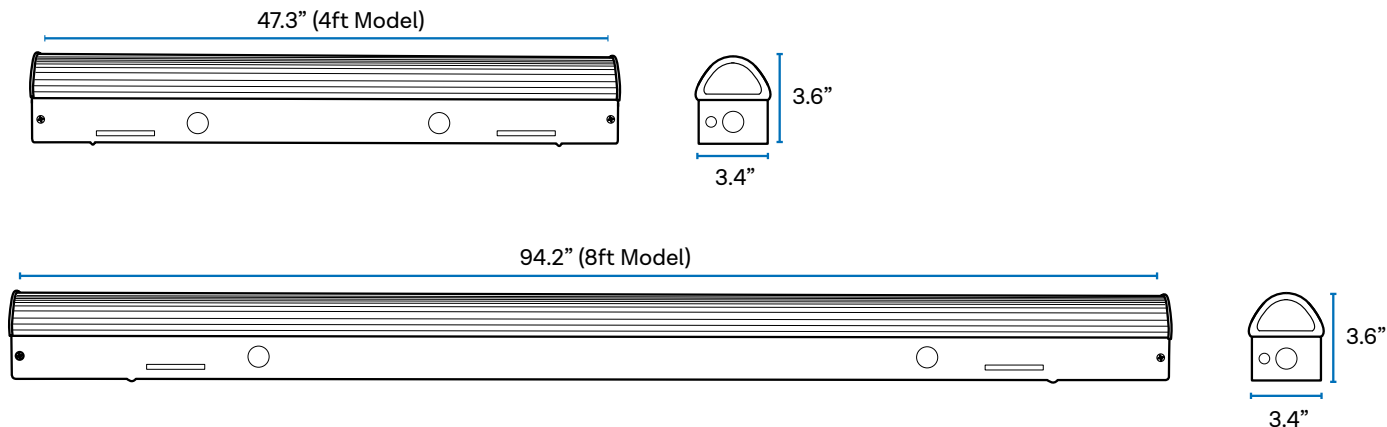

CLIENT _____
PROJECT _____
NOTES _____

SLT Series

Adjustable Strip Light

Highlights

- Adjustable strip light ideal for stairwells, corridors, indoor parking, and storage
- Improved design that opens without fasteners for quick and easy install
- Features adjustable color temp and power output on the driver:
 - 3500K / 4000K / 5000K
 - 3 different wattages
- Optional integrated EM driver and or motion sensor available
- High efficiency 130lm/w fixture
- UL, DLC

Ordering Guide

Example: VA-SLT-4-35A

VA-SLT-X-35A-X

VA	-	SLT	-	-	35A	-	
VALRIYA		FAMILY		SIZE	CCT	POWER	OPTIONS
VA		SLT		X	35A	BLANK	X
		Adjustable Strip		4= 4ft	3500K/4000K/5000K	4ft = 34W/38W/45W	E = EM Driver
		Light		8= 8ft		8ft = 65W/75W/90W	S = Occ. Sensor
							ES = EM + Sensor
							Blank = No Options

SLT Series

Adjustable Strip Light

0.1 Dimensions

0.2 Technical Overview

CATEGORY	SPECIFICATION	DETAILS	
General Performance	Length	4ft	8ft
	Nominal Power	34W / 38W / 45W	65W / 75W / 90W
	Nominal Lumens Delivered	4800lm / 5200lm / 5900lm	9,200lm / 10,300lm / 11,800lm
	Efficiency (lm/w)	130lm	
	Color Temperature (CCT)	3500K / 4000K / 5000K	
	Dimming	Standard 0-10V Dimming	
	Input Voltage	120-277V 50/60 Hz	
	CRI	80+	
	Lumen Maintenance (L70)	50,000 Hours+	
Physical	Dimensions (Inches)	See Above	
	Weight	4.5lbs	9.0lbs
	Housing	Steel	
	Diffuser / Lens	PC	
	Mounting	Surface Mount / Suspension	
	Operating Temperature	-4°F to 122°F	
Certifications	Safety Certification	UL, Damp Location	
	DLC Listed*	V4.4, Premium	
	Warranty	5 Year	