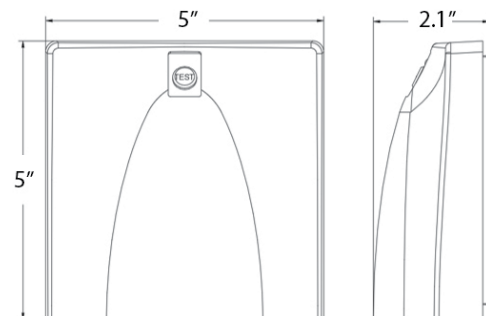

BACKUP BATTERY	LiFePO4 3.2V 1500mAh
VOLTAGE	120-277V
WEIGHT	20lbs.
MOUNTING	Wall
OPERATING TEMPERATURE	41°F to 122°F
WARRANTY	1 Year
LOCATION	Wet
CERTIFICATIONS	cUL listed, IP65

CLIENT

PROJECT

NOTES

DIMENSIONS